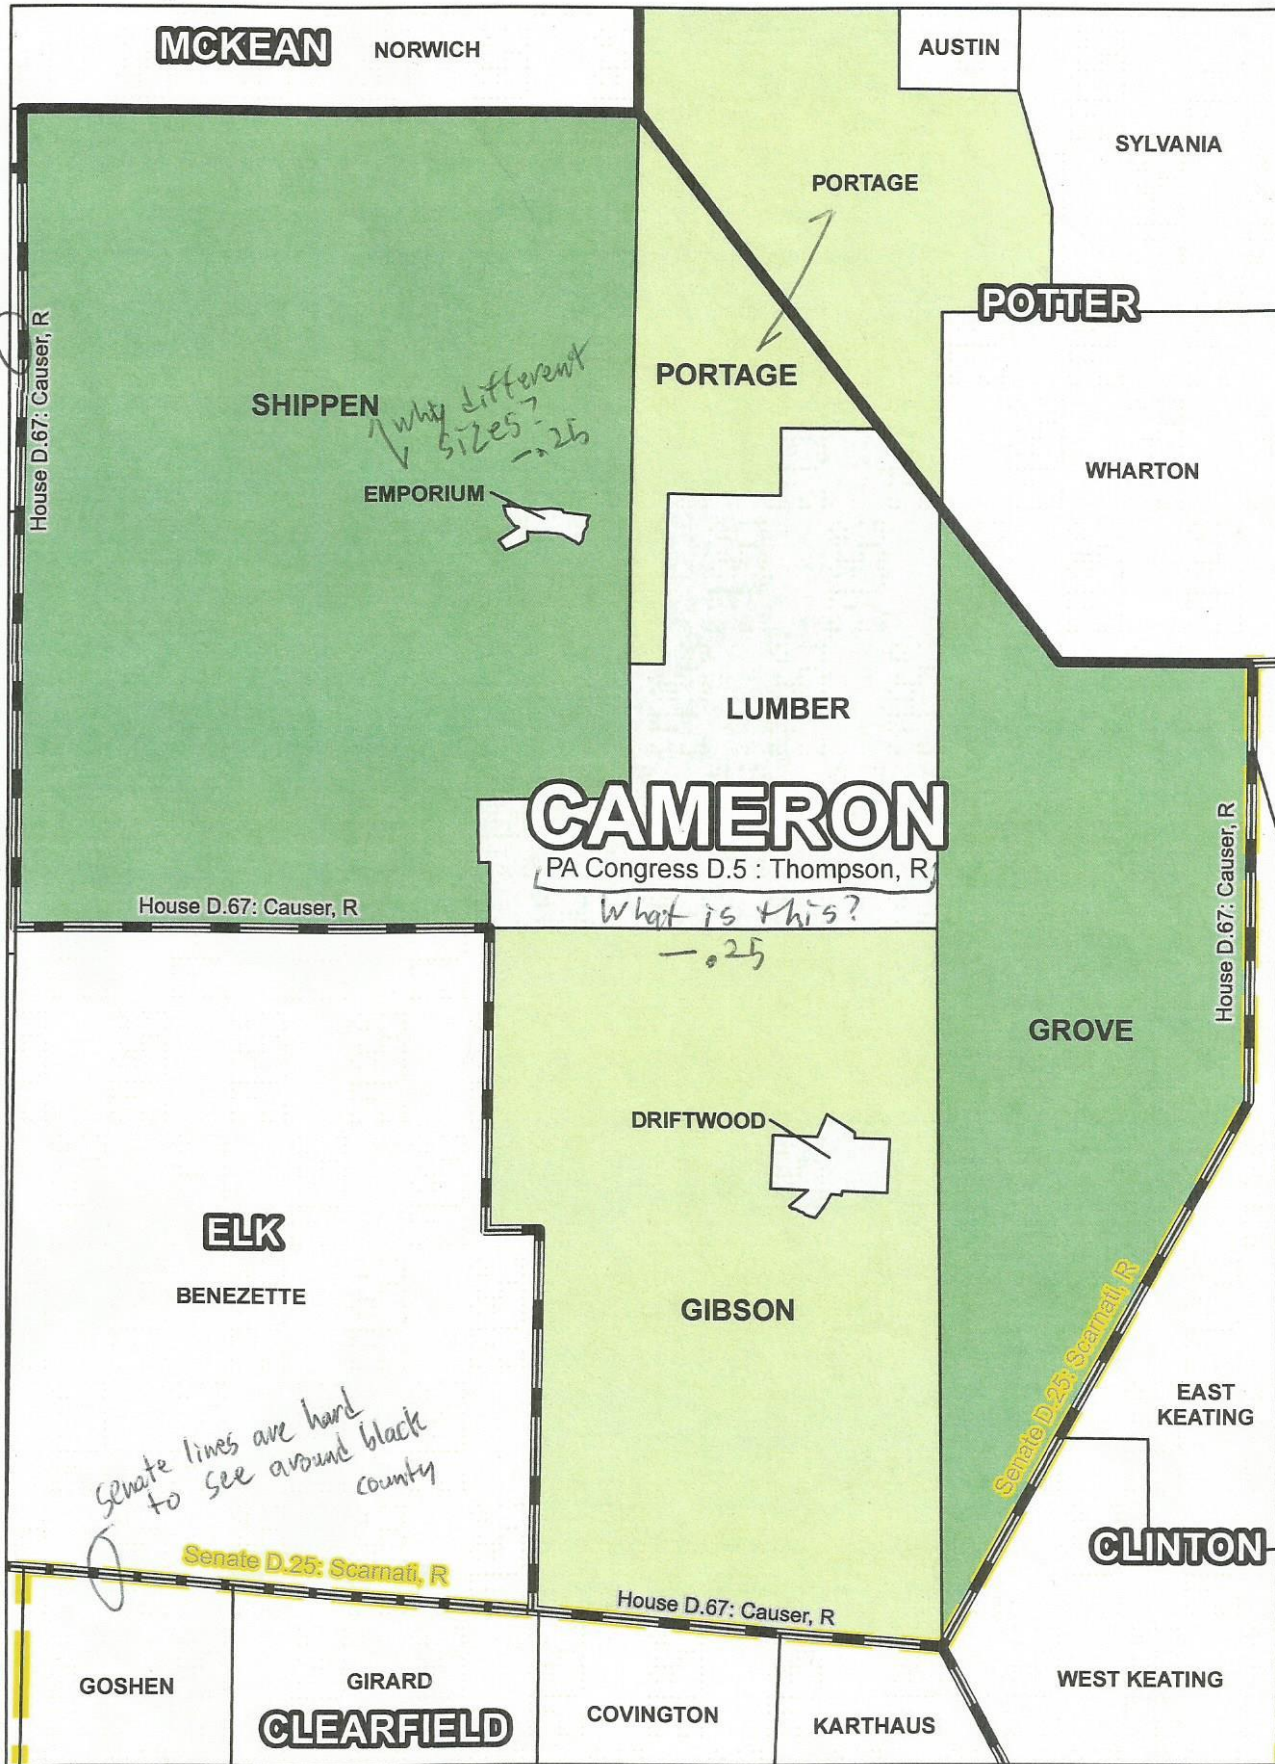

# Cameron Country Voting Boundaries

Aaron Marks, Section 3

I may have pulled this away a little

why different sizes - .25

what is this? -.25

Senate lines are hard to see around black county

uneven

Change name -.5

Solid map 8.0

these aren't converted to line features -.5

## Voting Boundaries

PaHouse2010\_01
  PaCounty2010\_01
  PaSenatorial2010\_01